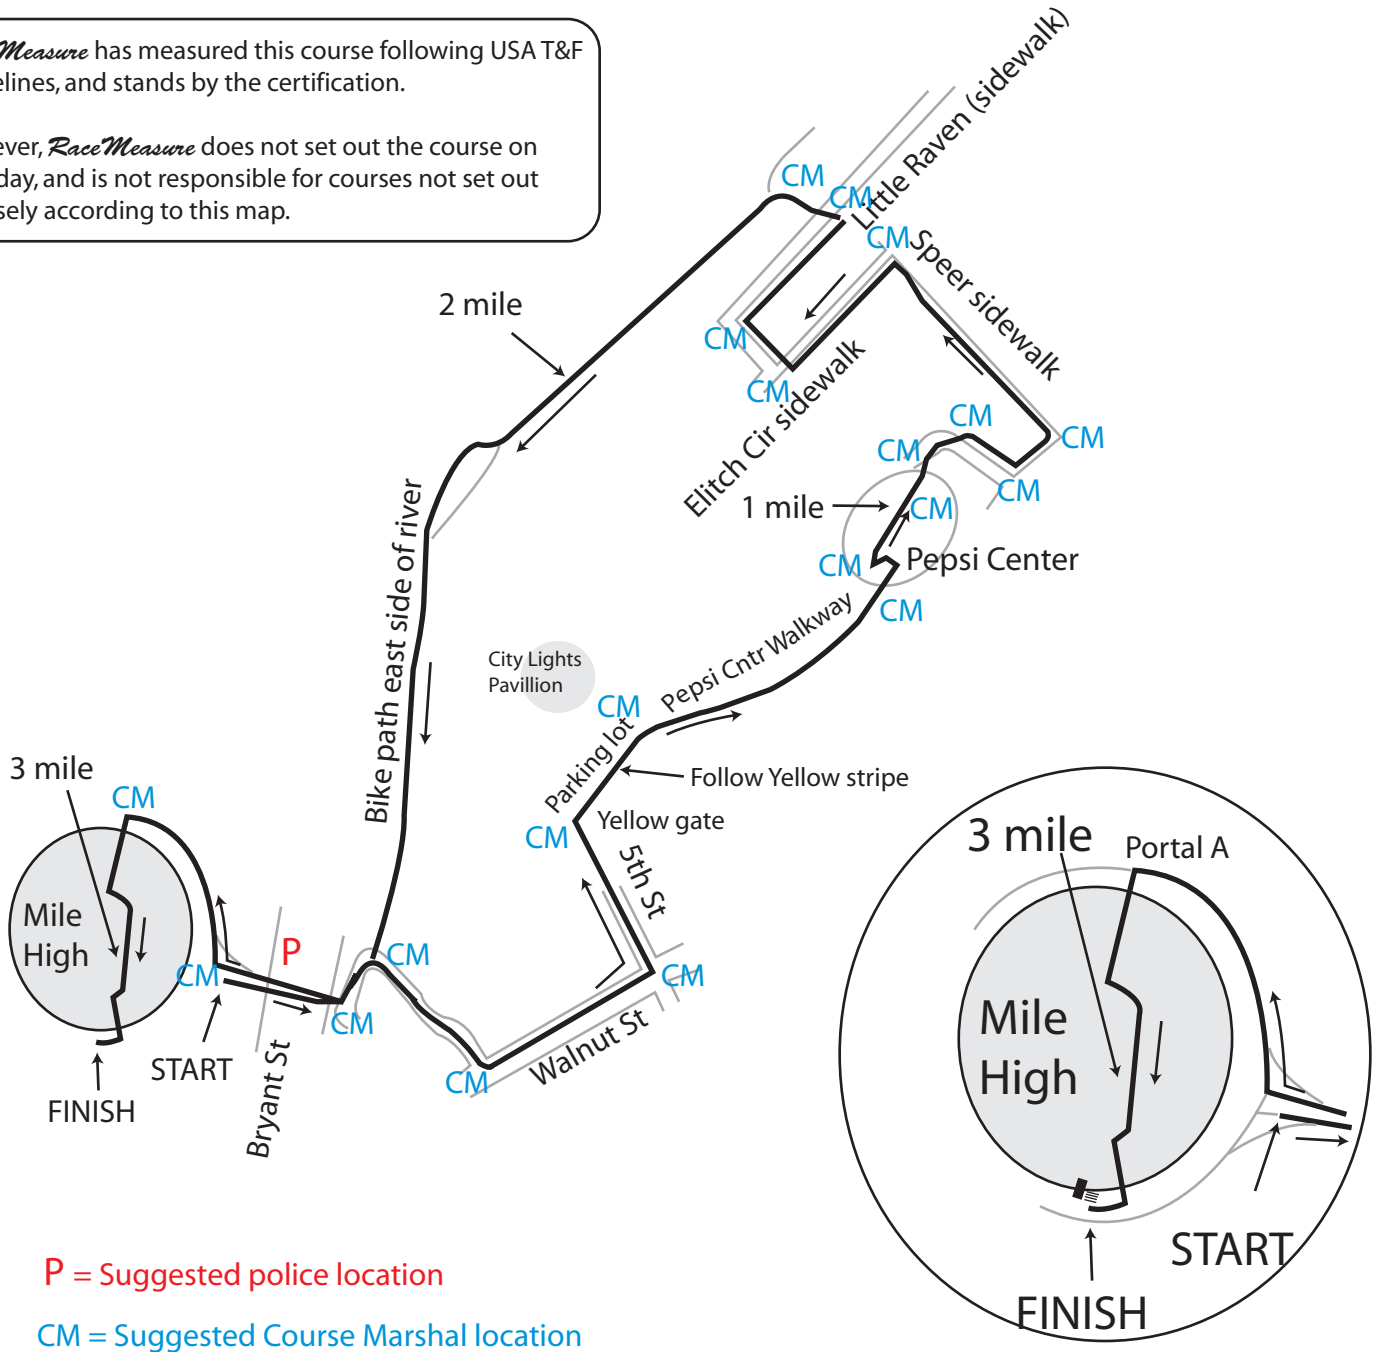

# Fans On the Fields 5K Denver, CO

*RaceMeasure* has measured this course following USA T&F guidelines, and stands by the certification.

However, *RaceMeasure* does not set out the course on race-day, and is not responsible for courses not set out precisely according to this map.

Start: 8' E of sign listing directions to sections, in front of E entrance.  
 1 mile: Inside Pepsi Center, 100' from NE exit door, measure from center of doorway.  
 2 mile: 60 yards N of first power pole (on west side of path) north of path split/join  
 3 mile: S end of field, 28 yard line  
 Finish: 10' E of E edge of statue landscape, almost in the center of stairway opening

Start elevation: 5195' Finish elevation: 5190' Gross gain: 170' High point is at Speer & Elitch Circle, approx. 1.25 miles.  
 Measurement, map, and elevation profile by RaceMeasure. [www.RaceMeasure.com](http://www.RaceMeasure.com)