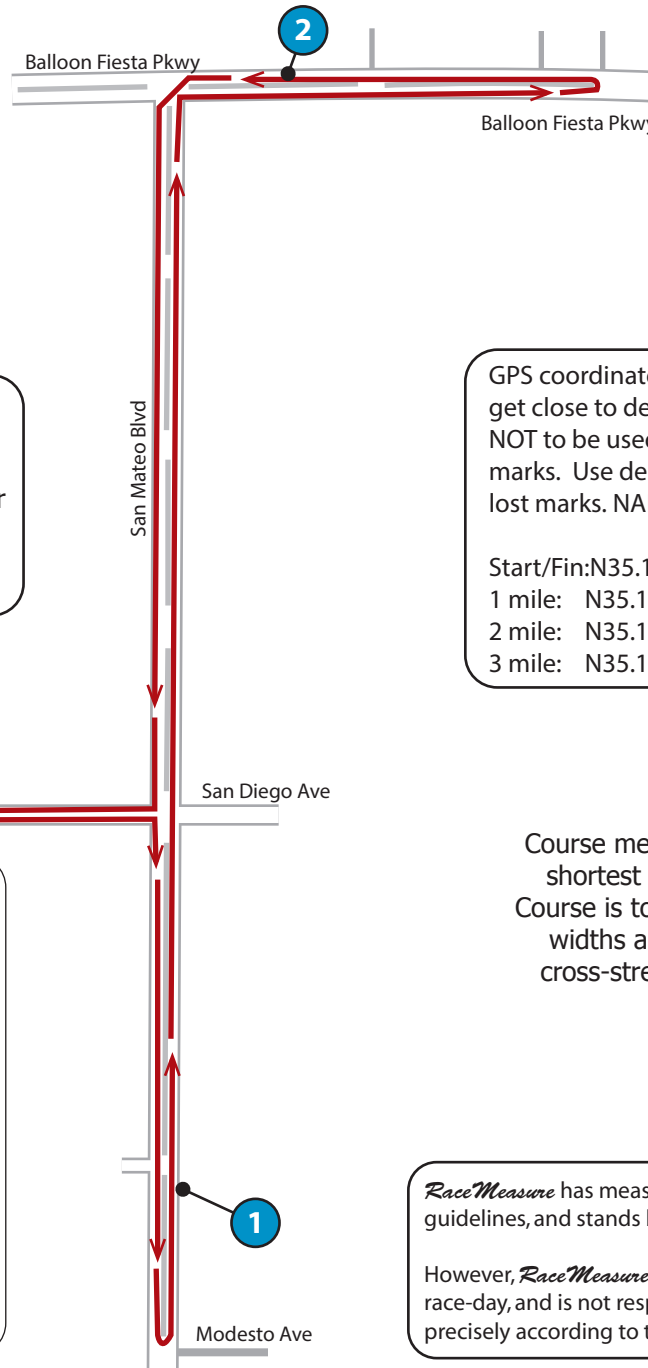

Balloon Park 5k

Albuquerque, NM
 USATF Certificate NM15004DCR
 Effective 11/2/2015 - 12/31/2025

Locations marked with yellow paint and a nail/washer.
 Start/Finish: 5' S of short light pole at dropoff turnout
 1 mile: 15' S of orange PIPE pipeline marker on E side of road
 2 mile: 33' E of eastbound "Speed Limit 35" sign; 66' E of center light pole in median
 3 mile: 1' E of bollards in sidewalk on E side of entrance to handicapped parking lot

GPS coordinates are given ONLY to get close to described locations. NOT to be used to replace lost marks. Use descriptions to replace lost marks. NAD83

Start/Fin: N35.18980° W106.59645°
 1 mile: N35.19012° W106.58642°
 2 mile: N35.19901° W106.58529°
 3 mile: N35.19091° W106.59517°

Course measured following shortest possible route. Course is to-scale, but street widths are not. Not all cross-streets are shown.

RaceMeasure has measured this course following USATF guidelines, and stands by the measurement.

However, *RaceMeasure* does not set out the course on race-day, and is not responsible for course not set out precisely according to this map.